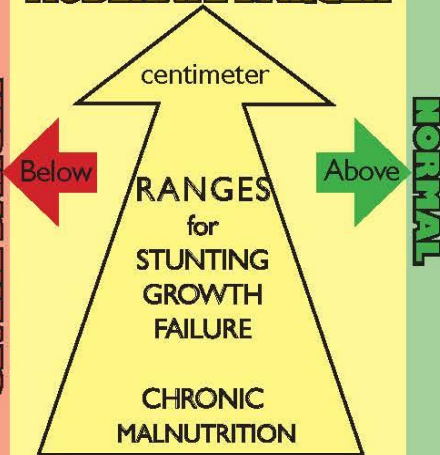

HEIGHT FOR AGE 0-11

MODERATE DANGER

SEVERE DANGER

NORMAL

BOYS	Birth	GIRLS
44.2-46.1	0	43.6-45.4
48.9-50.8	1	47.8-49.8
52.4-54.4	2	51.0-53.0
55.3-57.3	3	53.5-55.6
57.6-59.7	4	55.6-57.8
59.6-61.7	5	57.4-59.6
61.2-63.3	6	58.9-61.2
62.7-64.8	7	60.3-62.7
64.0-66.2	8	61.7-64.0
65.2-67.5	9	62.9-65.3
66.4-68.7	10	64.1-66.5
67.6-69.9	11	65.2-67.7
1 year		
68.6-71.0	0	66.3-68.9
69.6-72.1	1	67.3-70.0
70.6-73.1	2	68.3-71.0
71.6-74.1	3	69.3-72.0
72.5-75.0	4	70.2-73.0
73.3-76.0	5	71.1-74.0
74.2-76.9	6	72.0-74.9
75.0-77.7	7	72.8-75.8
75.8-78.6	8	73.7-76.7
76.5-79.4	9	74.5-77.5
77.2-80.2	10	75.2-78.4
78.0-81.0	11	76.0-79.2
2 years		
78.0-81.0	0	76.0-79.3
78.6-81.7	1	76.8-80.0
79.3-82.5	2	77.5-80.8
79.9-83.1	3	78.1-81.5
80.5-83.8	4	78.8-82.2
81.1-84.5	5	79.5-82.9
81.7-85.1	6	80.1-83.6
82.3-85.7	7	80.7-84.3
82.8-86.4	8	81.3-84.9
83.4-86.9	9	81.9-85.6
83.9-87.5	10	82.5-86.2
84.4-88.1	11	83.1-86.8